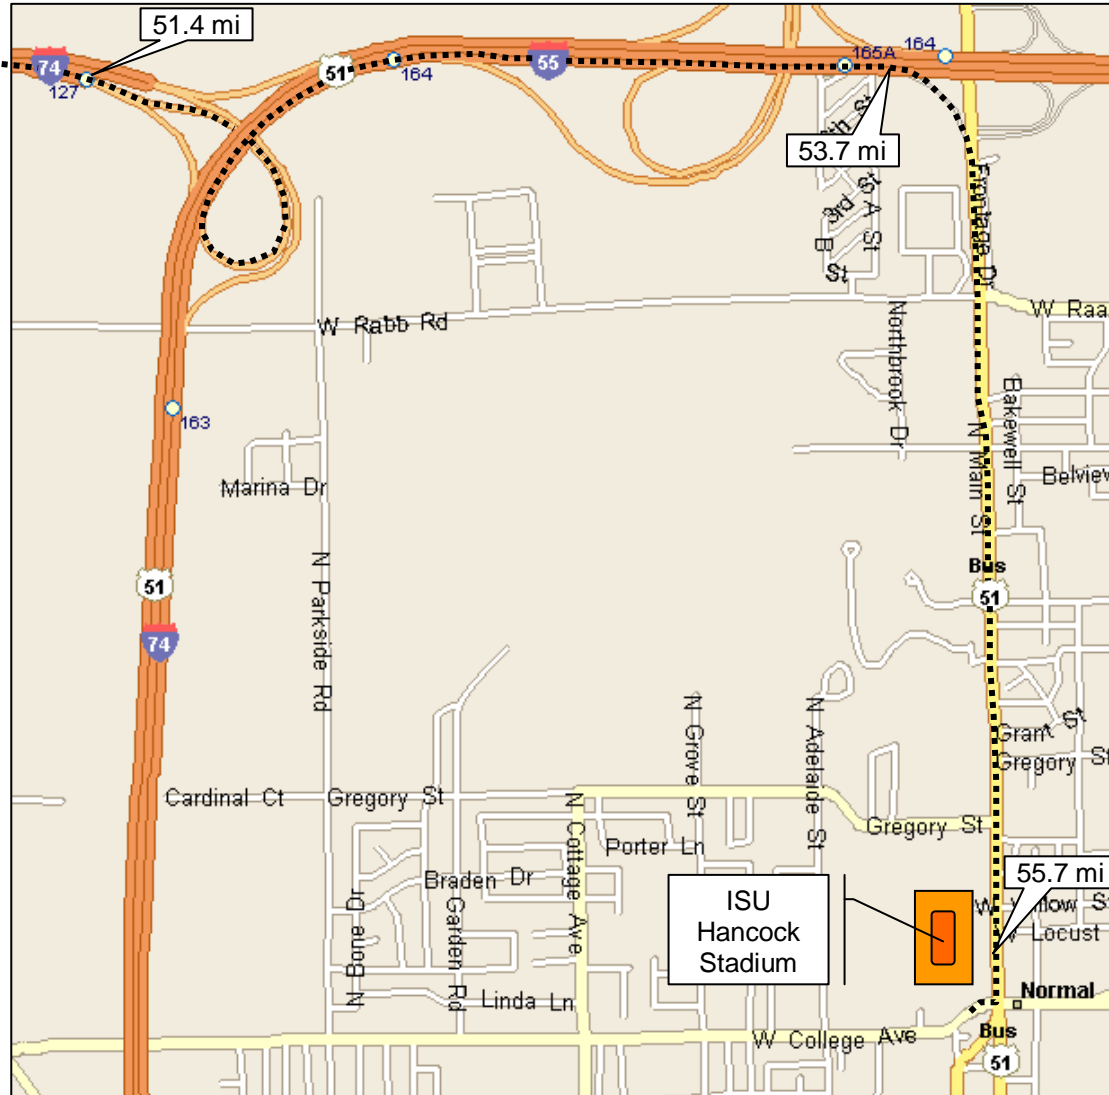

IVC High School Marching Band

State of Illinois Invitational HS Marching Band Championship
Driving Directions from Chillicothe

IVC High School Marching Band

State of Illinois Invitational HS Marching Band Championship
Driving Directions from Chillicothe

Inset (Bloomington-Normal)

Odometer	Directions
0.0	From IVC High School turn right (South) onto Bradley Ave
0.3	Turn left (East) onto Cloverdale Road
0.7	Turn right (South) onto SR-29. Continue through Mossville, Peoria Heights, Averyville, and into the city of Peoria.
16.2	The road bears slightly to the right and turns into a one-way street [Jefferson St.]
17.8	Go over I-74, turn left onto Fayette St, and then take the left hand entrance ramp onto I-74 East [I-74]
51.4	Take exit 127 (left lane) onto I-55 North [I-55]
53.7	Take exit 165A onto US-51 South [Main Street]
55.7	The ISU Stadium is to your right. As you pass the stadium turn right at the next light [College Ave] and then look for parking in the areas just outside the stadium.