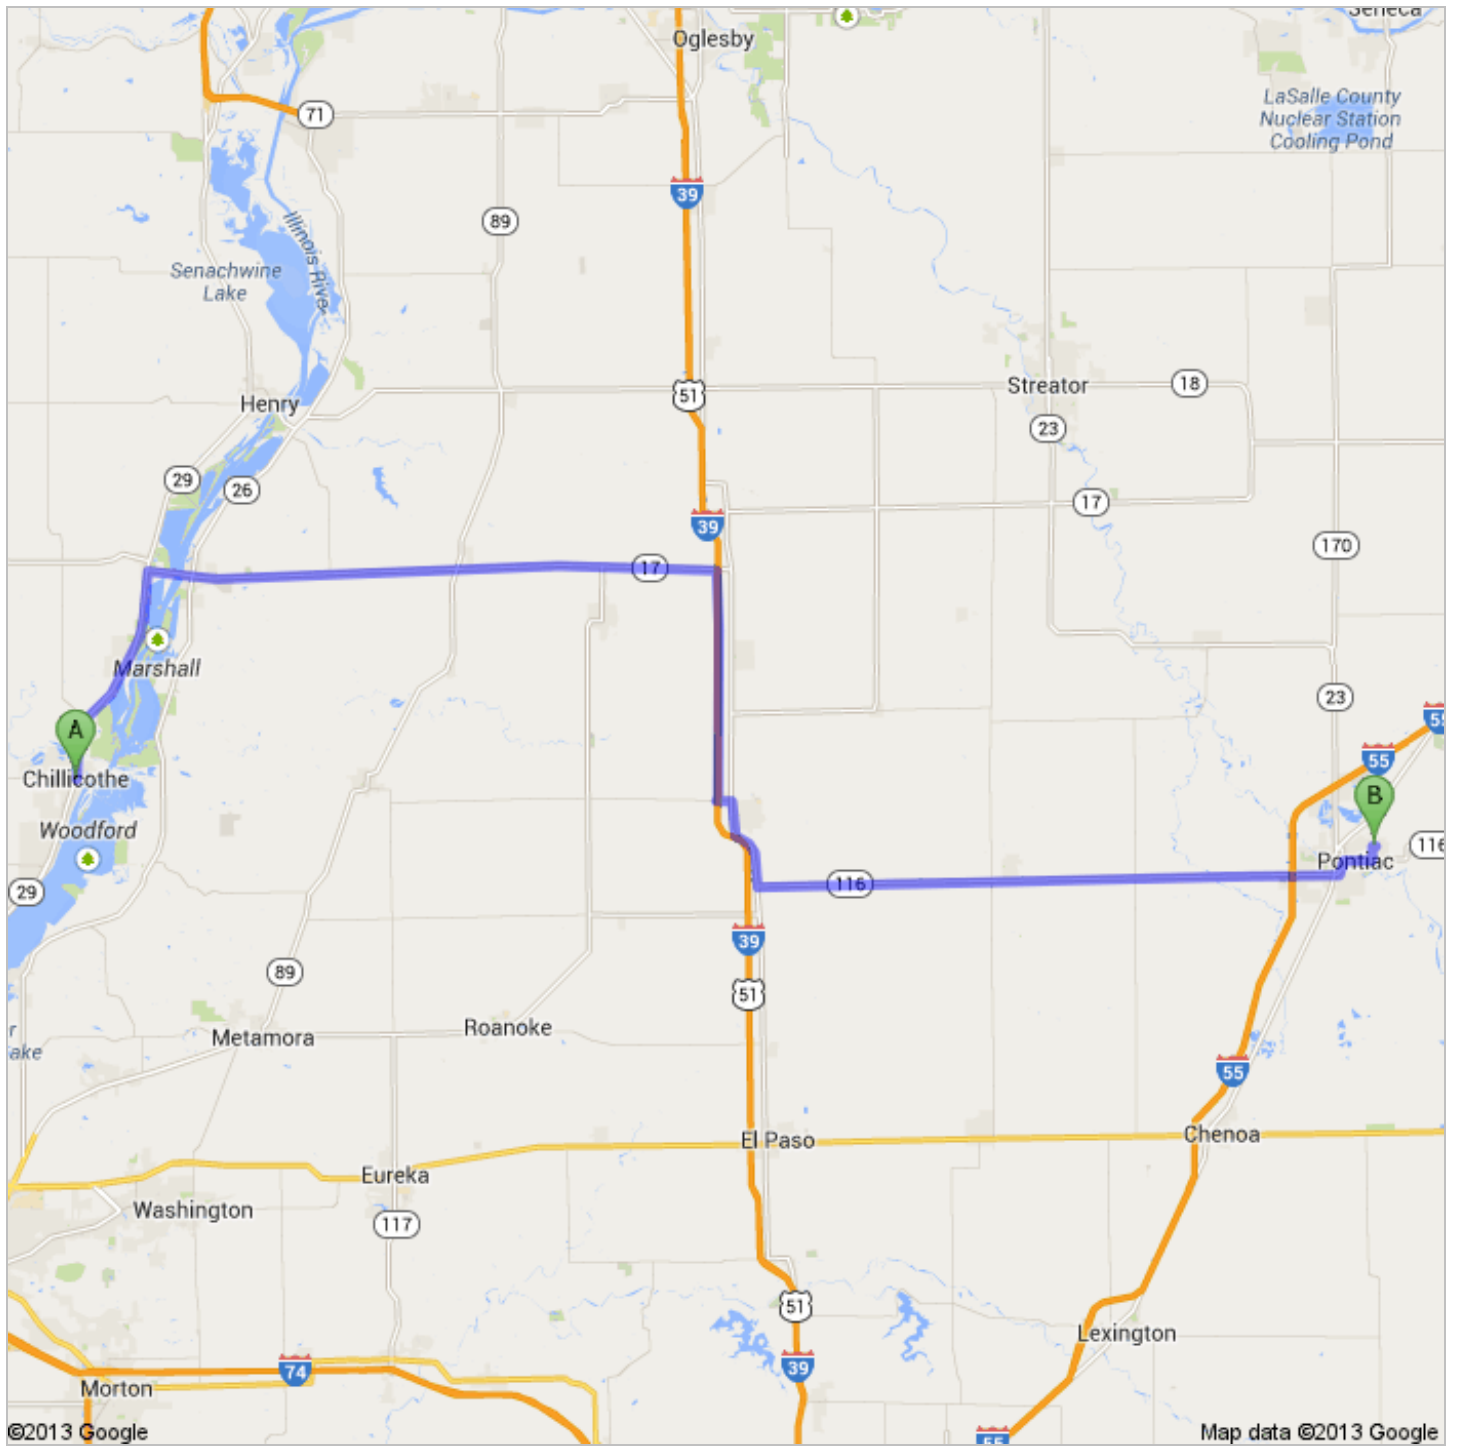

Directions to Pontiac Township High School

1100 E Indiana Ave, Pontiac, IL 61764

62.5 mi – about 1 hour 20 mins

Chillicothe, IL

- | | | |
|--|---|-----------------------------|
|  | 1. Head north on IL-29 N/N 4th St toward W Truitt Ave
Continue to follow IL-29 N
About 10 mins | go 8.0 mi
total 8.0 mi |
|  | 2. Turn right onto IL-17 E/Ferry St
Continue to follow IL-17 E
About 24 mins | go 19.9 mi
total 27.9 mi |
|  | 3. Turn right to merge onto I-39 S
About 7 mins | go 7.8 mi
total 35.7 mi |
|  | 4. Take exit 27 toward Minonk | go 0.3 mi
total 36.0 mi |
|  | 5. Turn left onto Co Rd 2200 N
About 2 mins | go 0.6 mi
total 36.5 mi |
|  | 6. Turn right onto IL-251 S
About 4 mins | go 3.4 mi
total 39.9 mi |
|  | 7. Turn left onto IL-116 E/Co Rd 1900 N
Continue to follow IL-116 E
About 24 mins | go 20.2 mi
total 60.1 mi |
| | 8. Continue onto W Reynolds St
About 57 secs | go 0.1 mi
total 60.3 mi |
|  | 9. Turn left onto S Ladd St
About 2 mins | go 0.5 mi
total 60.8 mi |
|  | 10. Turn right onto W Howard St
About 2 mins | go 1.0 mi
total 61.8 mi |
|  | 11. Turn left onto N Elm St
About 3 mins | go 0.5 mi
total 62.3 mi |
|  | 12. Turn right onto E Indiana Ave
Destination will be on the right | go 0.1 mi
total 62.5 mi |

Pontiac Township High School
 1100 E Indiana Ave, Pontiac, IL 61764

These directions are for planning purposes only. You may find that construction projects, traffic, weather, or other events may cause conditions to differ from the map results, and you should plan your route accordingly. You must obey all signs or notices regarding your route.