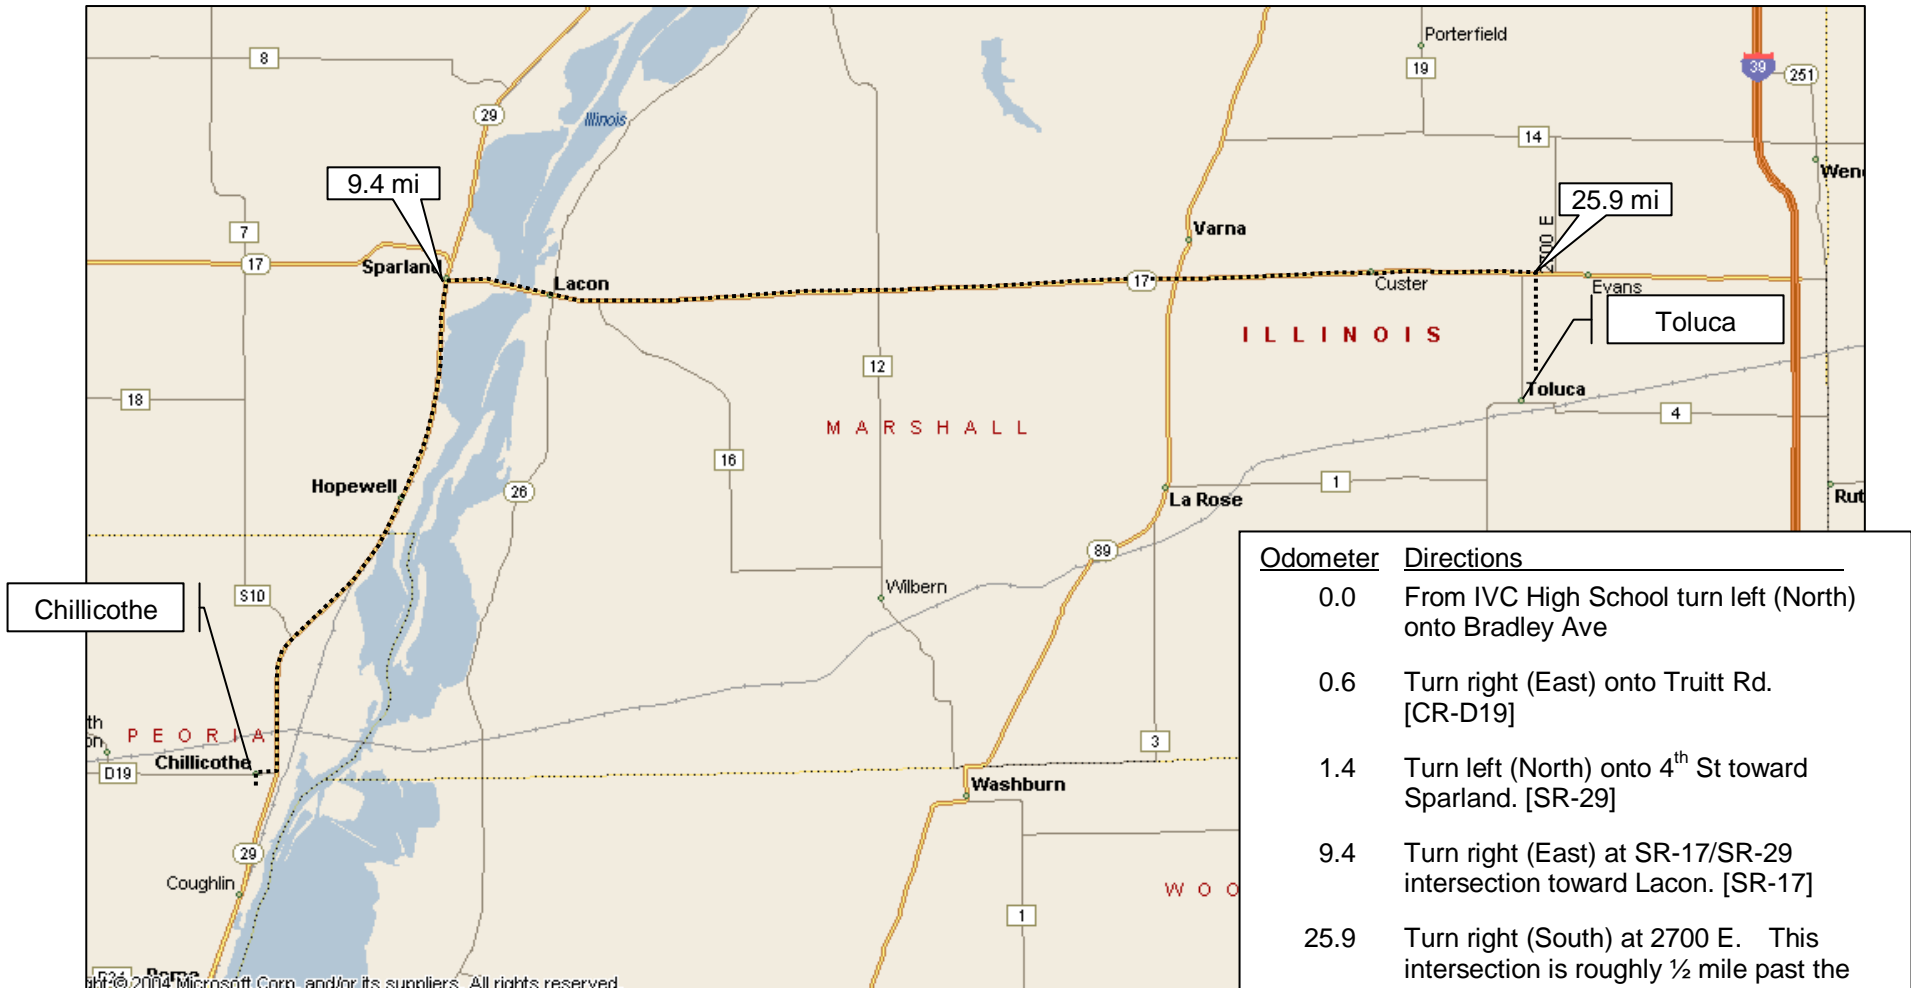

IVC High School Marching Band

Toluca Labor Day Parade – Driving Directions from Chillicothe

Odometer	Directions
0.0	From IVC High School turn left (North) onto Bradley Ave
0.6	Turn right (East) onto Truitt Rd. [CR-D19]
1.4	Turn left (North) onto 4 th St toward Sparland. [SR-29]
9.4	Turn right (East) at SR-17/SR-29 intersection toward Lacon. [SR-17]
25.9	Turn right (South) at 2700 E. This intersection is roughly ½ mile past the intersection for SR-117 going into Toluca.
27.6	Turn right (West) onto 1 st St. The staging area is one block west of the intersection.