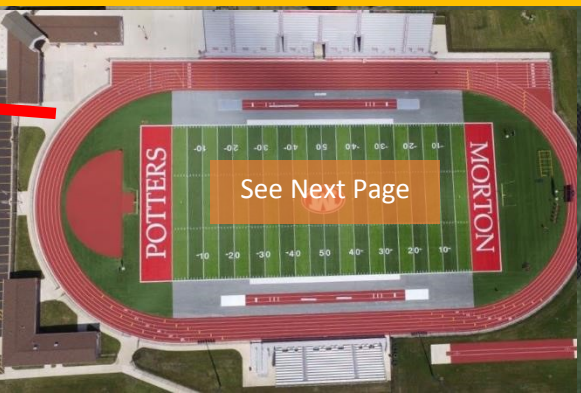

Morton Jr. High School  
Spectator Parking  
Morton Junior High School  
Jackson and 2<sup>nd</sup> Avenue

Additional Spectator Parking is located at Bethel Lutheran Church.  
Missouri Ave. and Jackson St.

Hornline and drumline flow between warm-up areas, parking lot, and field

Spectator Parking  
Brooke & Co Salon

Warm-Up A

Bus and Truck Parking

Warm-Up B

Bertha Frank  
Director Hosp.

Front ensemble flow between warm-up areas, parking lot, and field

Pit Warm-Up Area A & B  
Judge Parking

Google

Spectator  
Entrance

Judges (Press Box)  
Audience

Band Exit

To Trucks/Buses

POTTERS

MORTON